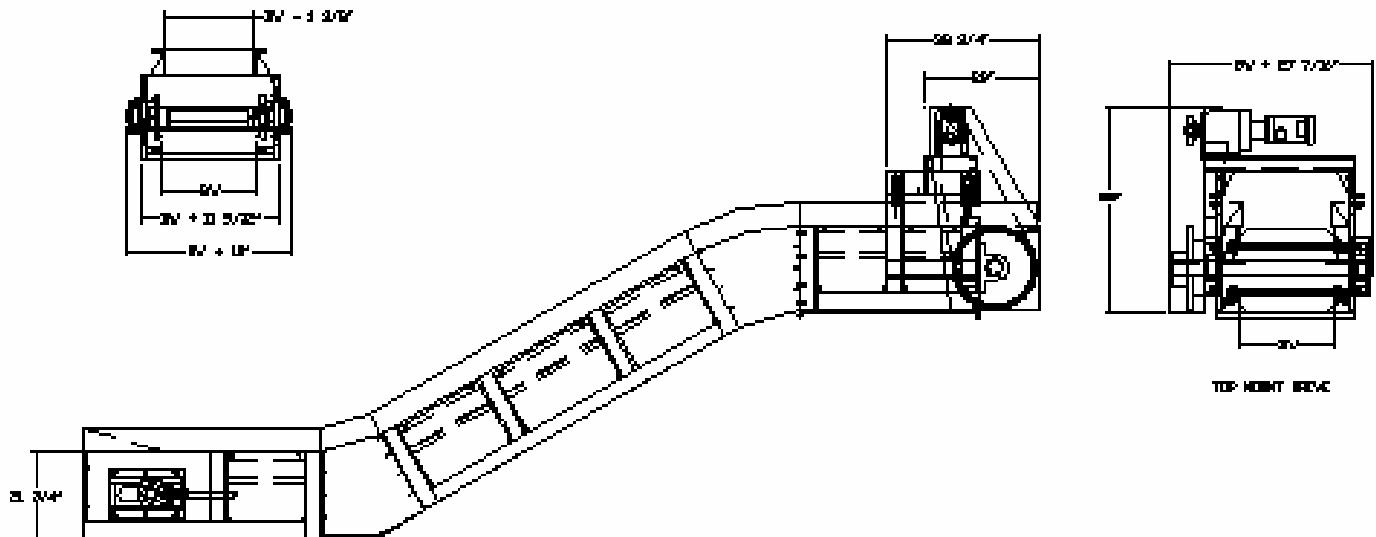

# MODEL 760

## TOP MOUNT DRIVE

### 6" PITCH HINGED STEEL BELT CONVEYOR

A very rugged, heavy duty hinged steel belt conveyor. Designed for use in heavy duty industrial steel and scrap applications.